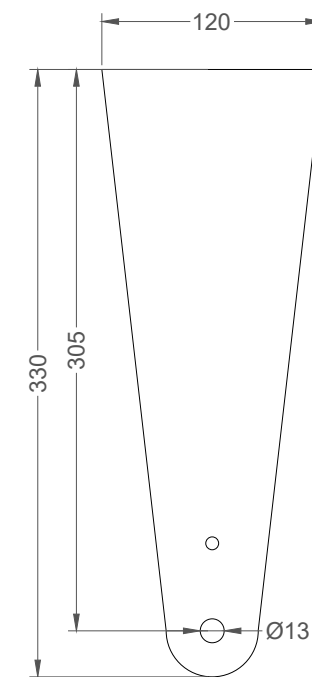

Vinecka 1.293 01 Mlada Boleslav Czech Republic  
www.alphacoustics.com

Model : Kite 10

Version : V 1.0

**Disclaimer:**

This drawing and all related information are the property of Alpha Acoustics® and are provided strictly for reference purposes only. Contents, specifications, and designs are subject to change without prior notice in the interest of product improvement. Reproduction, copying, or disclosure to third parties is not permitted without written consent. Alpha Acoustics® is not liable for any consequences arising from the misuse of this information. All dimensions are in millimeters (mm) unless otherwise specified.

Vinecka 1.293 01 Mlada Boleslav Czech Republic  
www.alphacoustics.com

Model : Kite 10 BRACH

Version : V 1.0

**Disclaimer:**

This drawing and all related information are the property of Alpha Acoustics® and are provided strictly for reference purposes only. Contents, specifications, and designs are subject to change without prior notice in the interest of product improvement. Reproduction, copying, or disclosure to third parties is not permitted without written consent. Alpha Acoustics® is not liable for any consequences arising from the misuse of this information. All dimensions are in millimeters (mm) unless otherwise specified.

Vinecka 1.293 01 Mlada Boleslav Czech Republic  
[www.alphacoustics.com](http://www.alphacoustics.com)

**Model :** Kite 10 CB

**Version :** V 1.0

**Disclaimer:**

This drawing and all related information are the property of Alpha Acoustics® and are provided strictly for reference purposes only. Contents, specifications, and designs are subject to change without prior notice in the interest of product improvement. Reproduction, copying, or disclosure to third parties is not permitted without written consent. Alpha Acoustics® is not liable for any consequences arising from the misuse of this information. All dimensions are in millimeters (mm) unless otherwise specified.