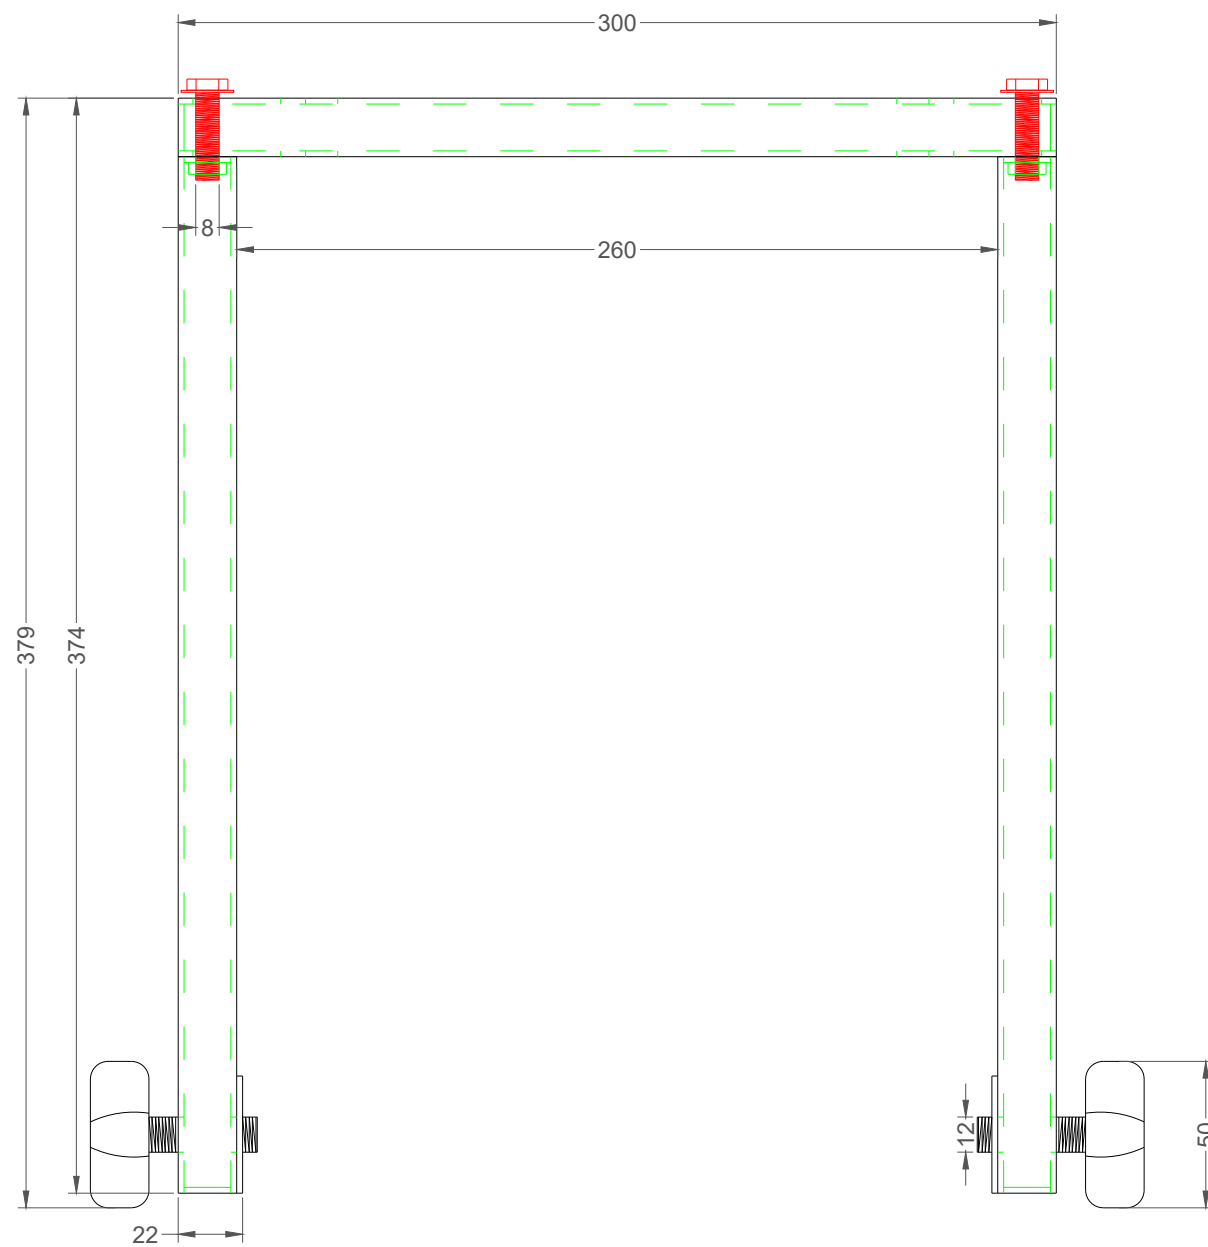

Vinecka 1.293 01 Mlada Boleslav Czech Republic
www.alphacoustics.com

Model : Kite 10 BRACV

Version : V 1.0

Disclaimer:

This drawing and all related information are the property of Alpha Acoustics® and are provided strictly for reference purposes only. Contents, specifications, and designs are subject to change without prior notice in the interest of product improvement. Reproduction, copying, or disclosure to third parties is not permitted without written consent. Alpha Acoustics® is not liable for any consequences arising from the misuse of this information.
All dimensions are in millimeters (mm) unless otherwise specified.