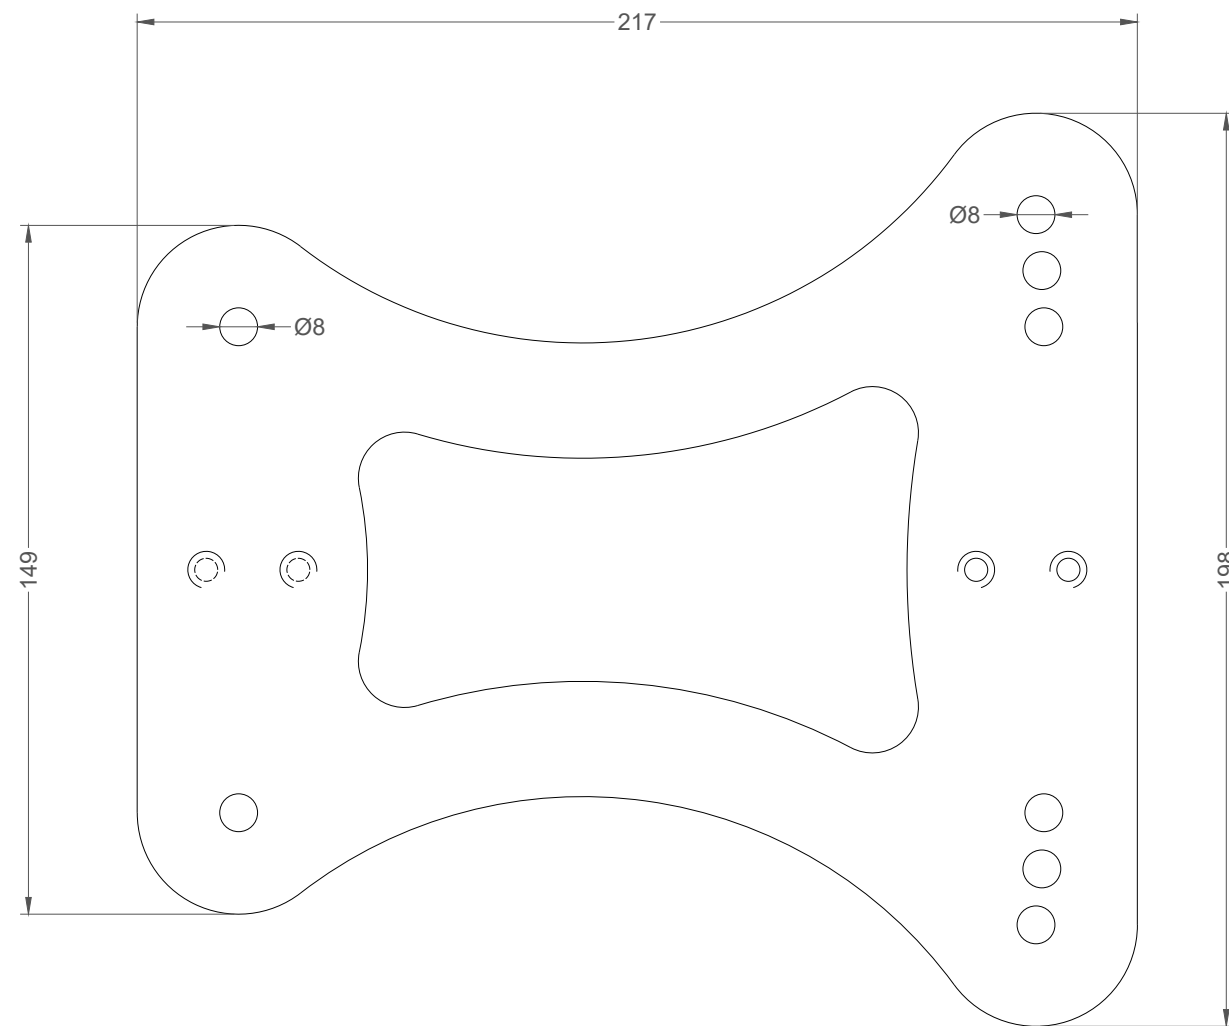

Vinecka 1.293 01 Mlada Boleslav Czech Republic  
www.alphacoustics.com

Model : Kite 10 BRACV

Version : V 1.0

**Disclaimer:**

This drawing and all related information are the property of Alpha Acoustics® and are provided strictly for reference purposes only. Contents, specifications, and designs are subject to change without prior notice in the interest of product improvement. Reproduction, copying, or disclosure to third parties is not permitted without written consent. Alpha Acoustics® is not liable for any consequences arising from the misuse of this information.  
All dimensions are in millimeters (mm) unless otherwise specified.